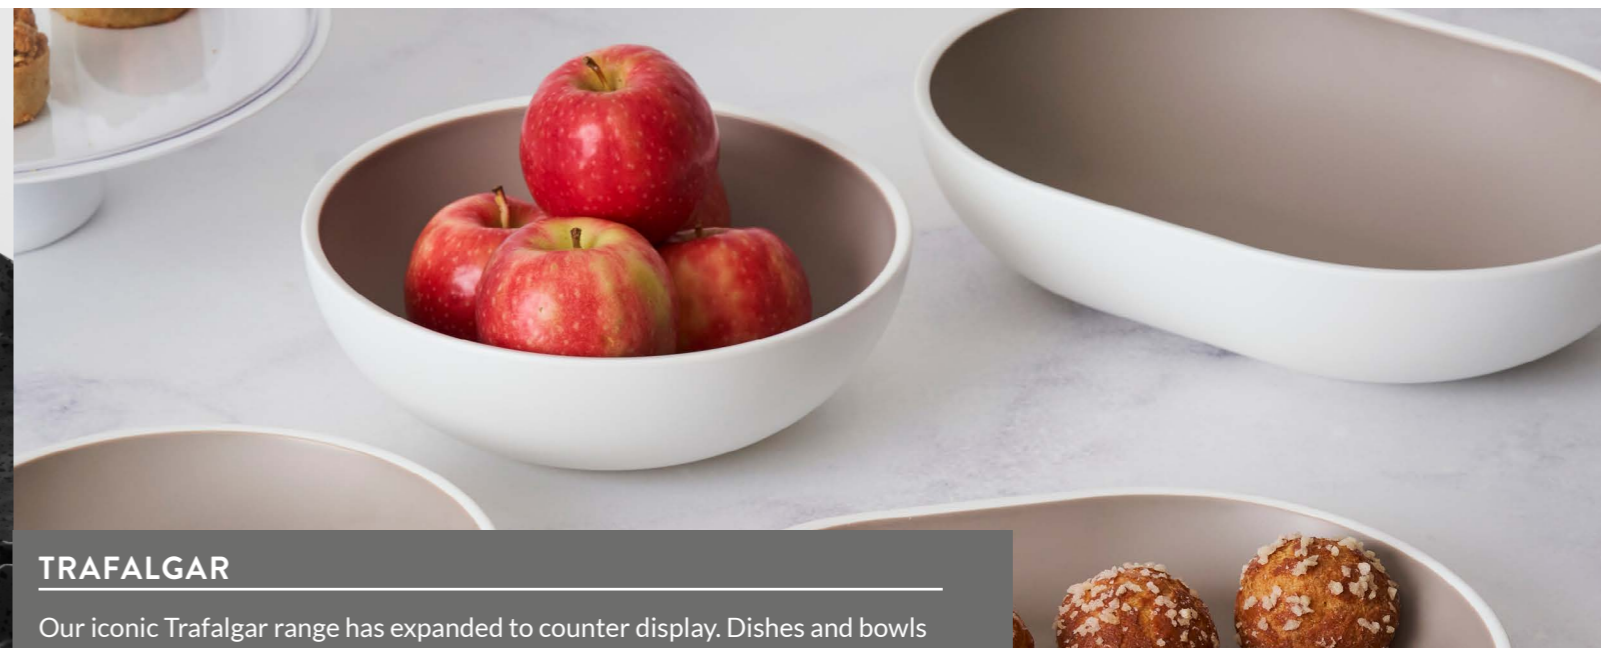

TRAFALGAR

Our iconic Trafalgar range has expanded to counter display. Dishes and bowls are now available with their own insert.

NEW RANGE

Taupe & White

1.8L

750ml

1.2L

550ml

NEW RANGE

5L

3L

2.5L

ORE

Clean and simple, Ore is the latest innovation from Dalebrook that will revolutionise your hot counter displays. Its stainless-steel design, greblon coated, makes it compatible with induction hobs, and its unique corner handles eliminate clashing trays and blocked food displays, giving you a seamless presentation every time. And its durable and recyclable construction makes ORE not only functional but also an environmentally conscious choice.