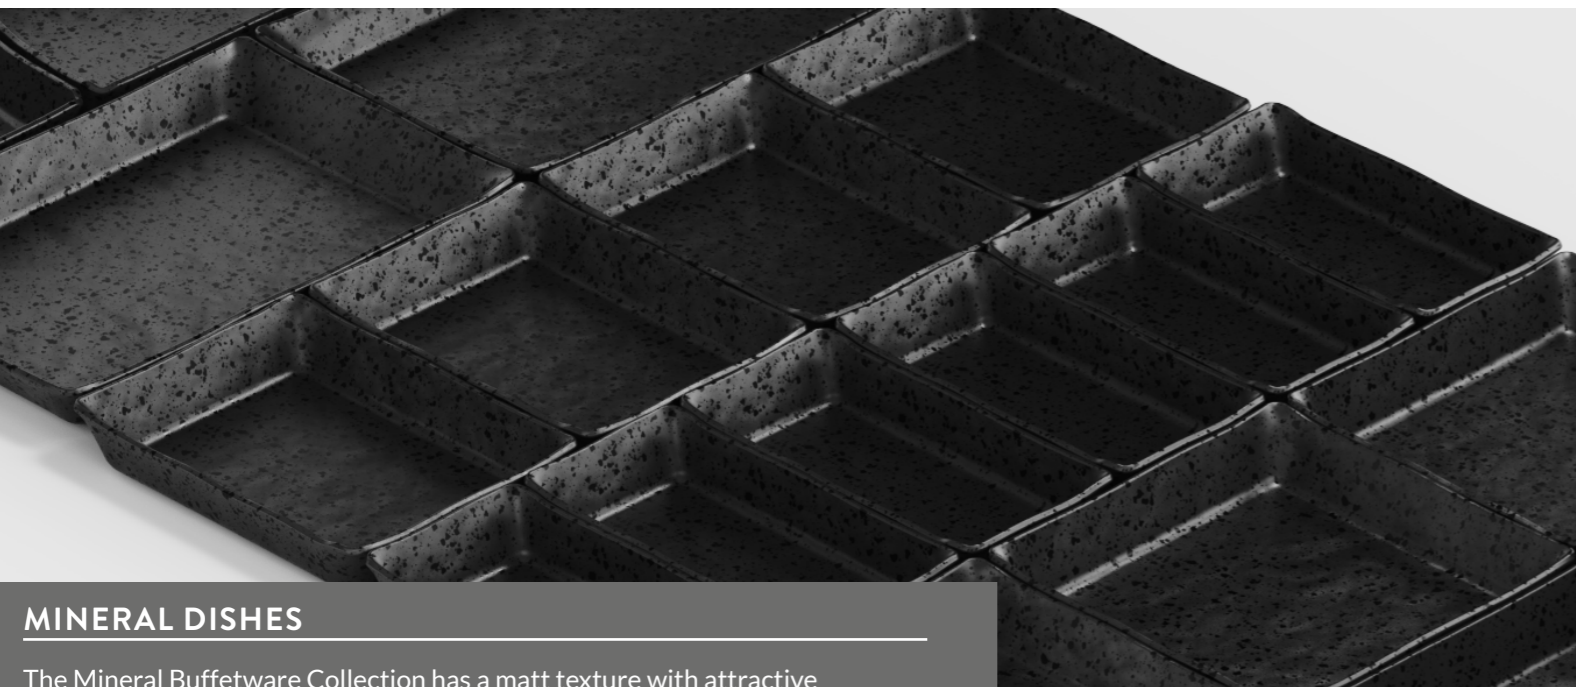

MINERAL DISHES

The Mineral Buffetware Collection has a matt texture with attractive lightcatching glossy particles.

NEW RANGE

430ml

300ml

230ml