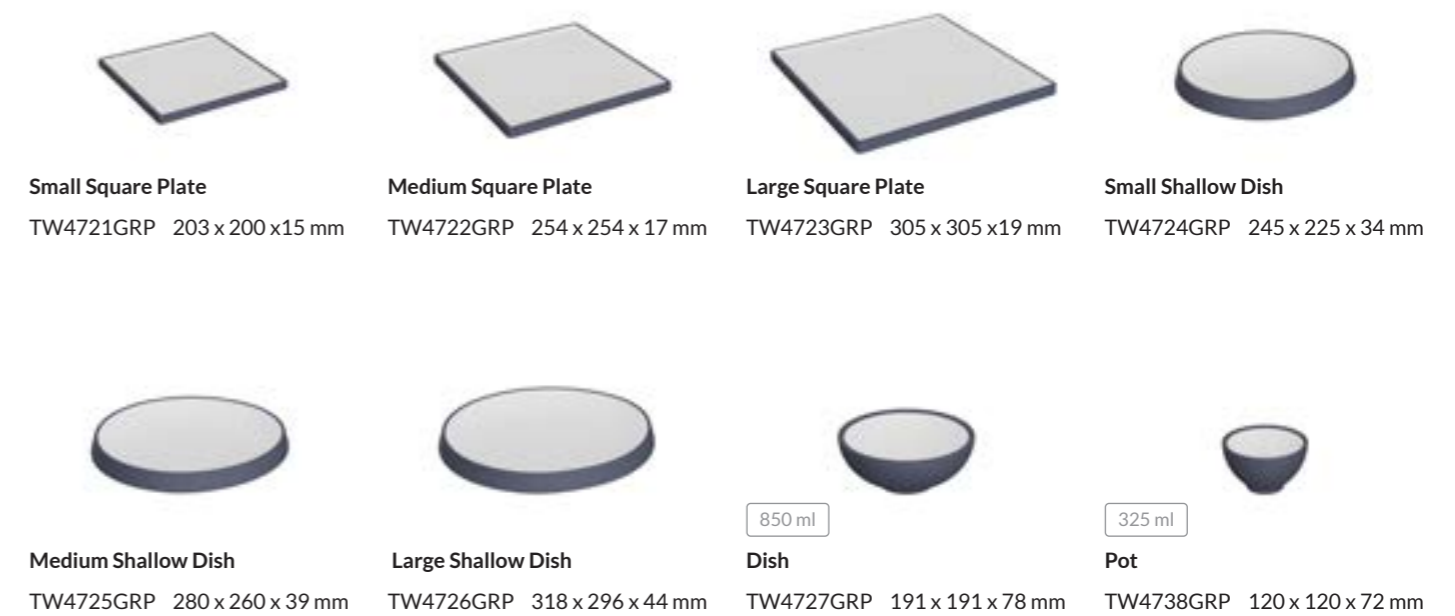

WHITE AND GRAPE