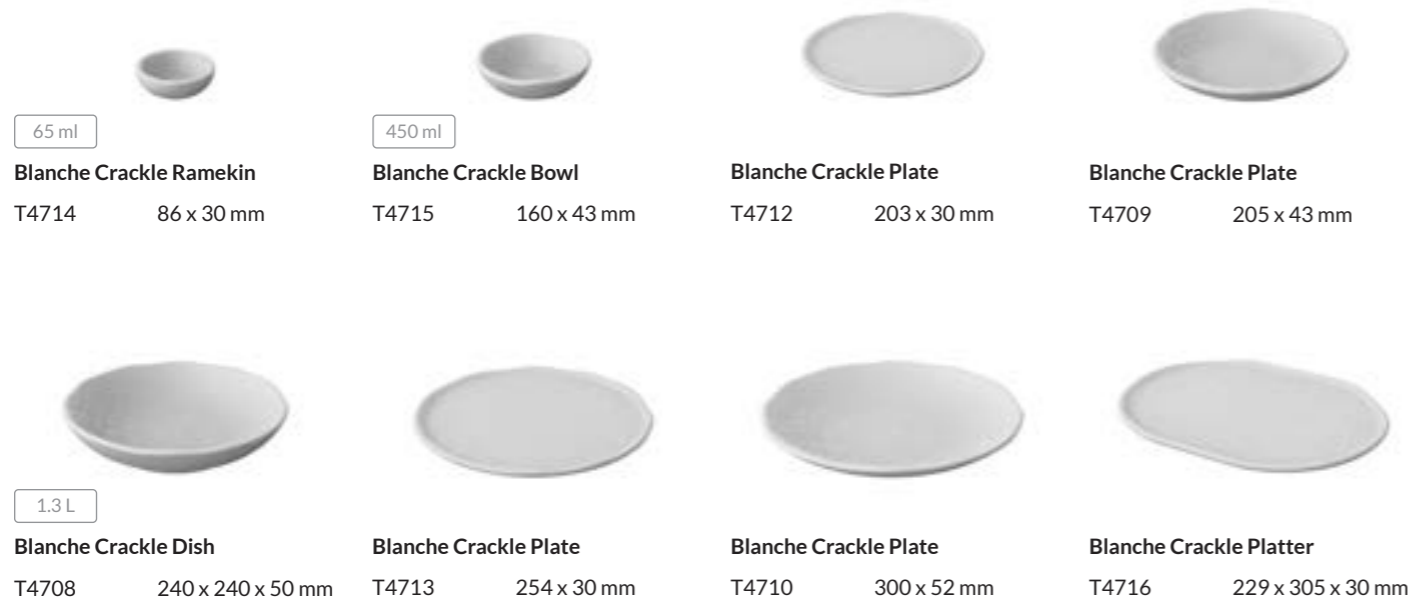

WHITE AND GRAPE

WHITE AND TAUPE

MINERAL

BLANCHE

65 ml Blanche Crackle Ramekin T4714 86 x 30 mm	450 ml Blanche Crackle Bowl T4715 160 x 43 mm	Blanche Crackle Plate T4712 203 x 30 mm	Blanche Crackle Plate T4709 205 x 43 mm
1.3 L Blanche Crackle Dish T4708 240 x 240 x 50 mm	Blanche Crackle Plate T4713 254 x 30 mm	Blanche Crackle Plate T4710 300 x 52 mm	Blanche Crackle Platter T4716 229 x 305 x 30 mm