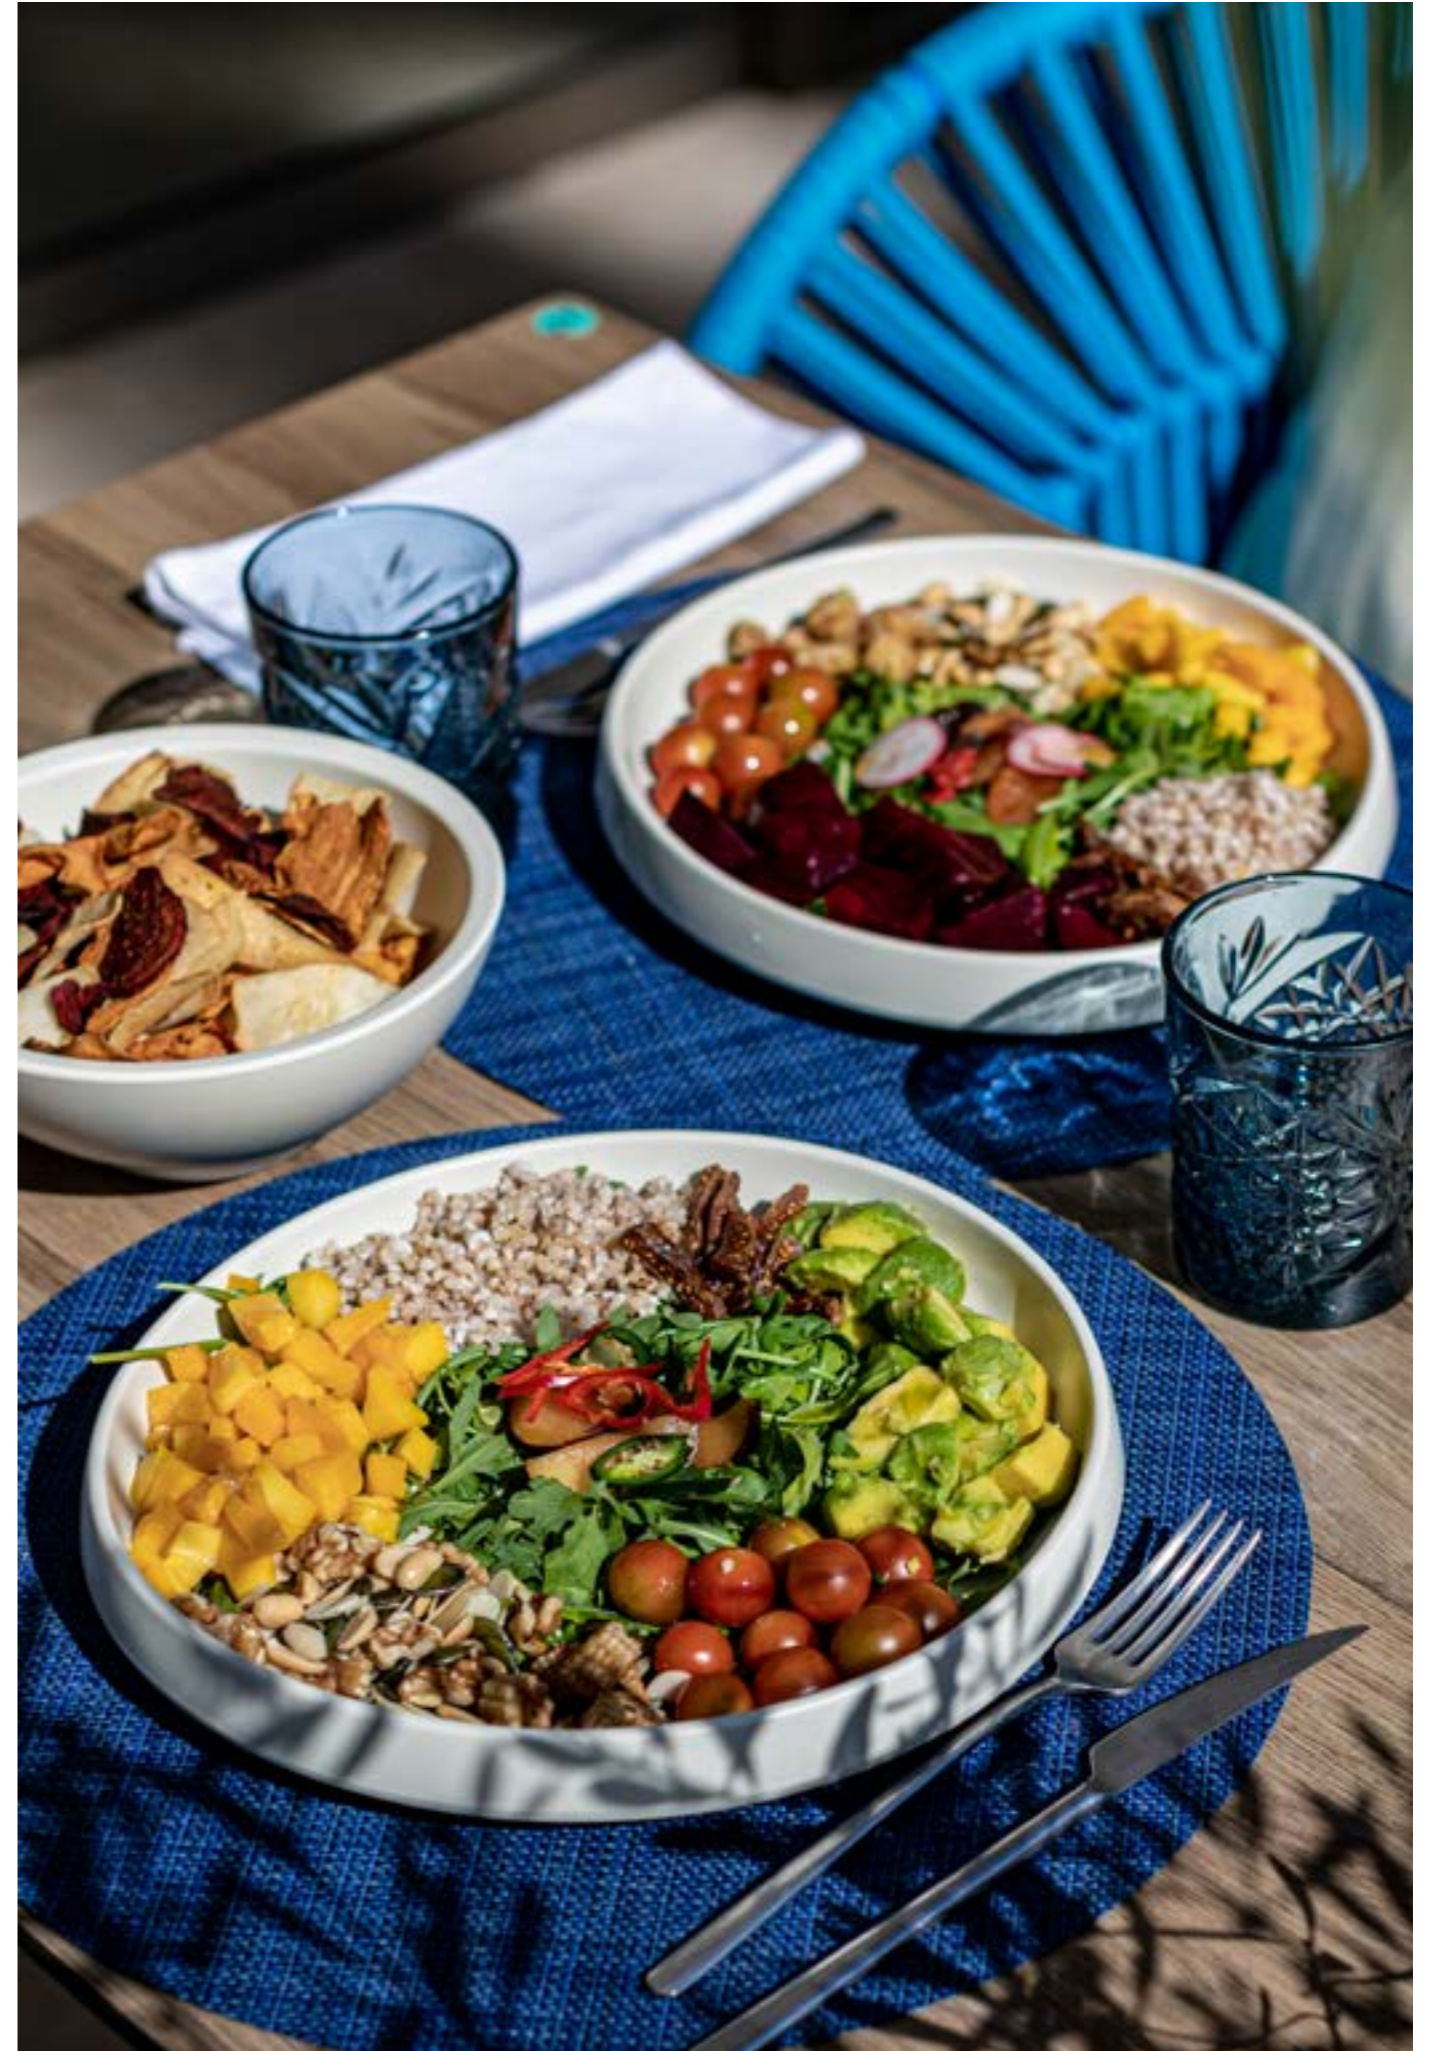

WHITE AND TAUPE