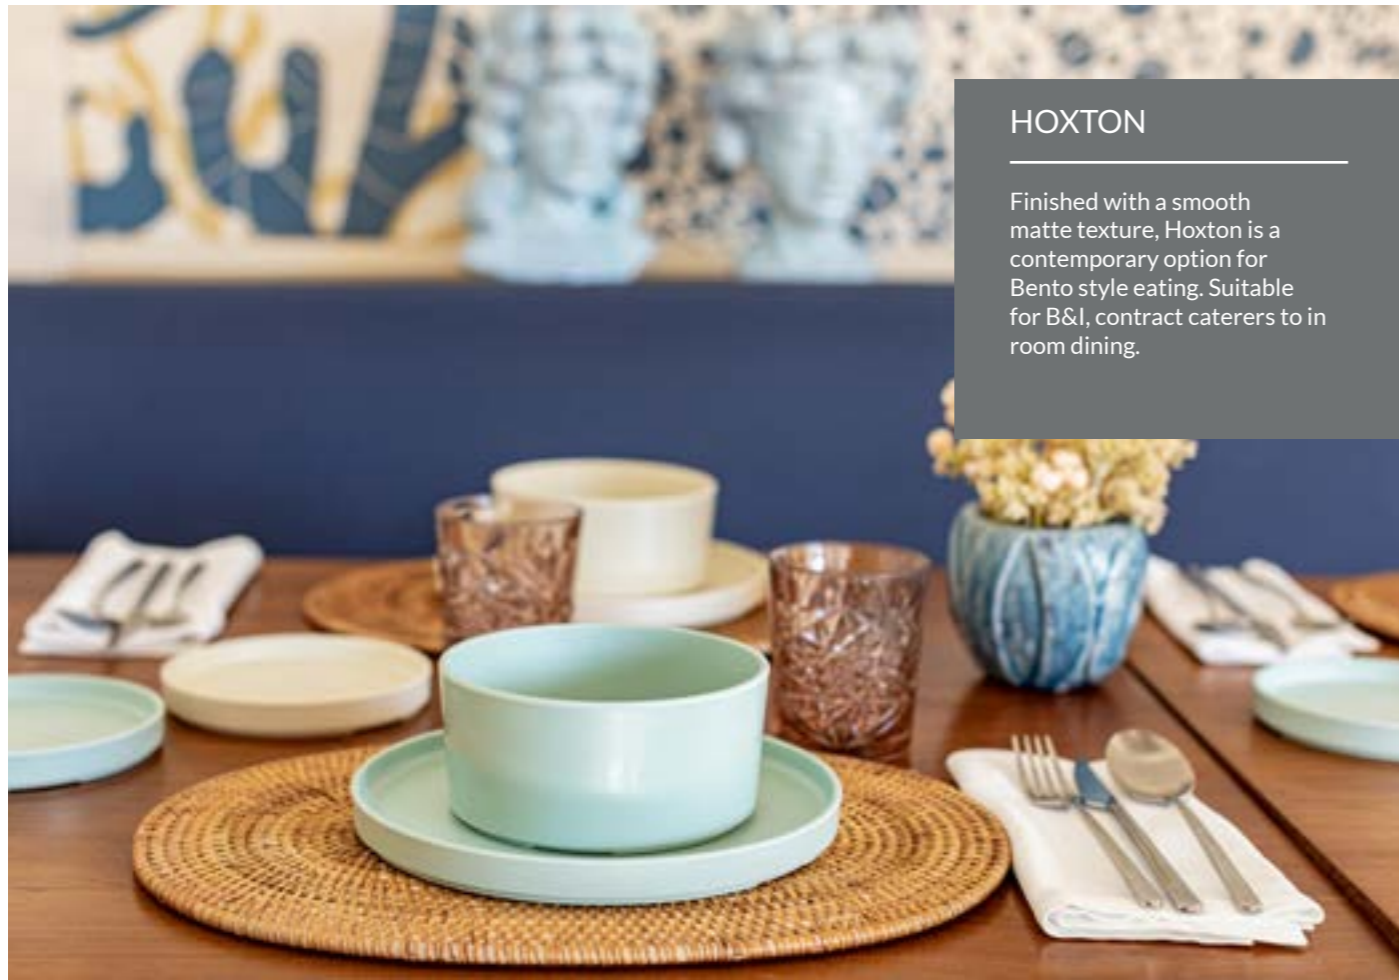

CONTENTS

HOXTON	04
PIGMENT	06
MAYFAIR	08
TRAFALGAR	12
MINERAL	16

HOXTON

Finished with a smooth matte texture, Hoxton is a contemporary option for Bento style eating. Suitable for B&I, contract caterers to in room dining.