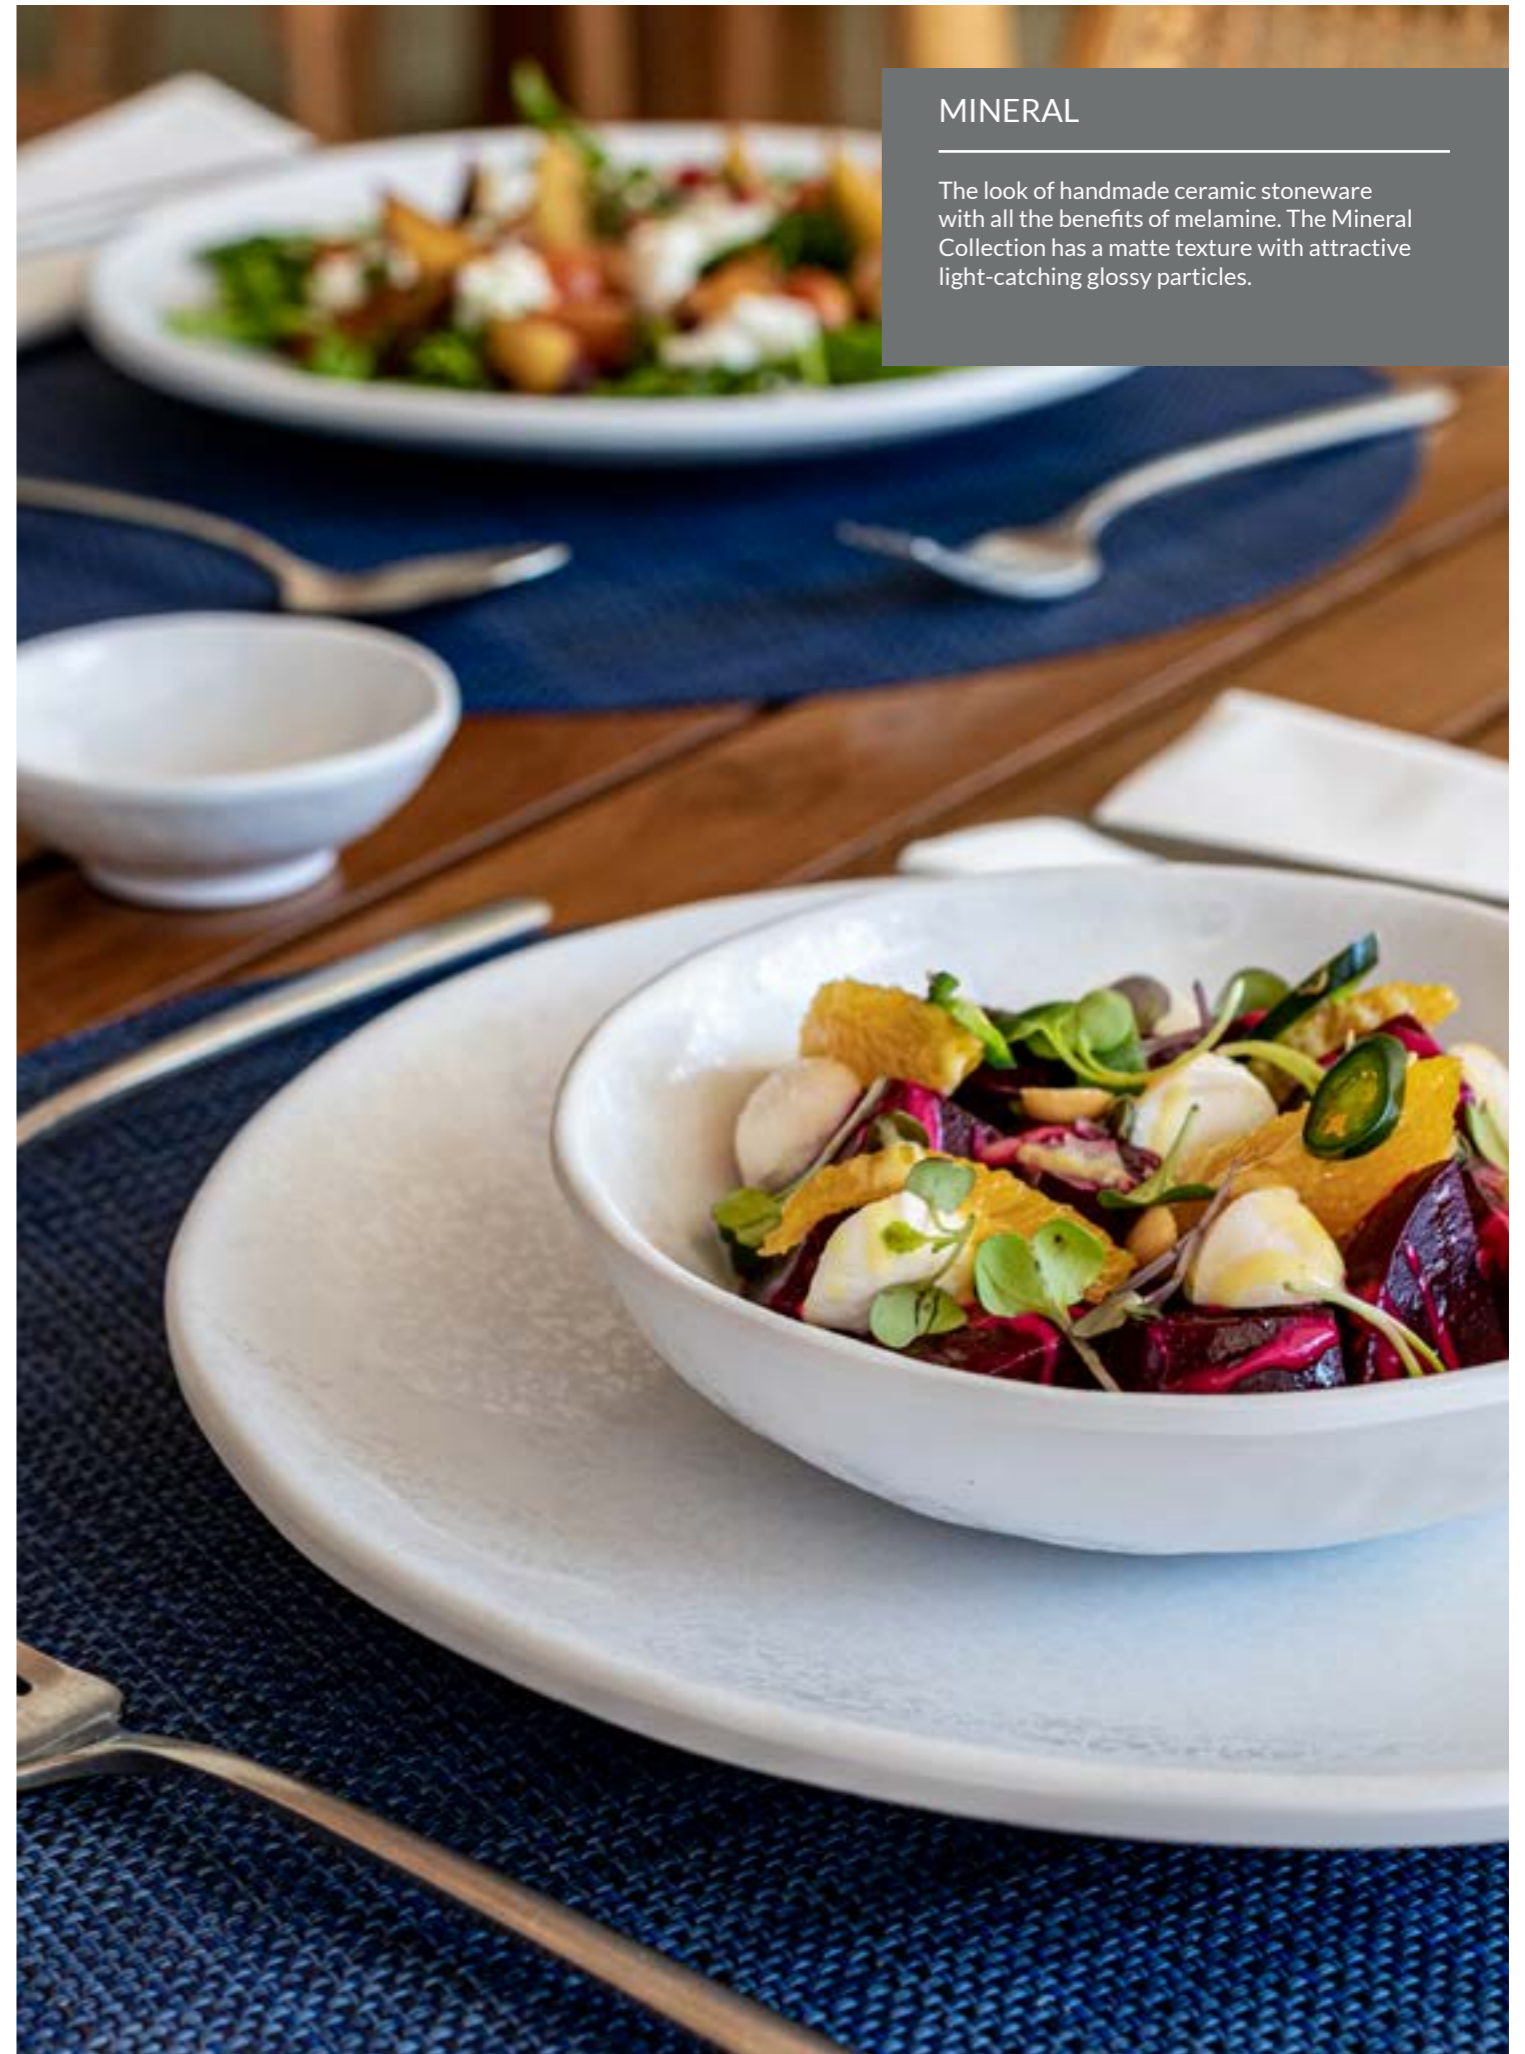

MINERAL

The look of handmade ceramic stoneware with all the benefits of melamine. The Mineral Collection has a matte texture with attractive light-catching glossy particles.