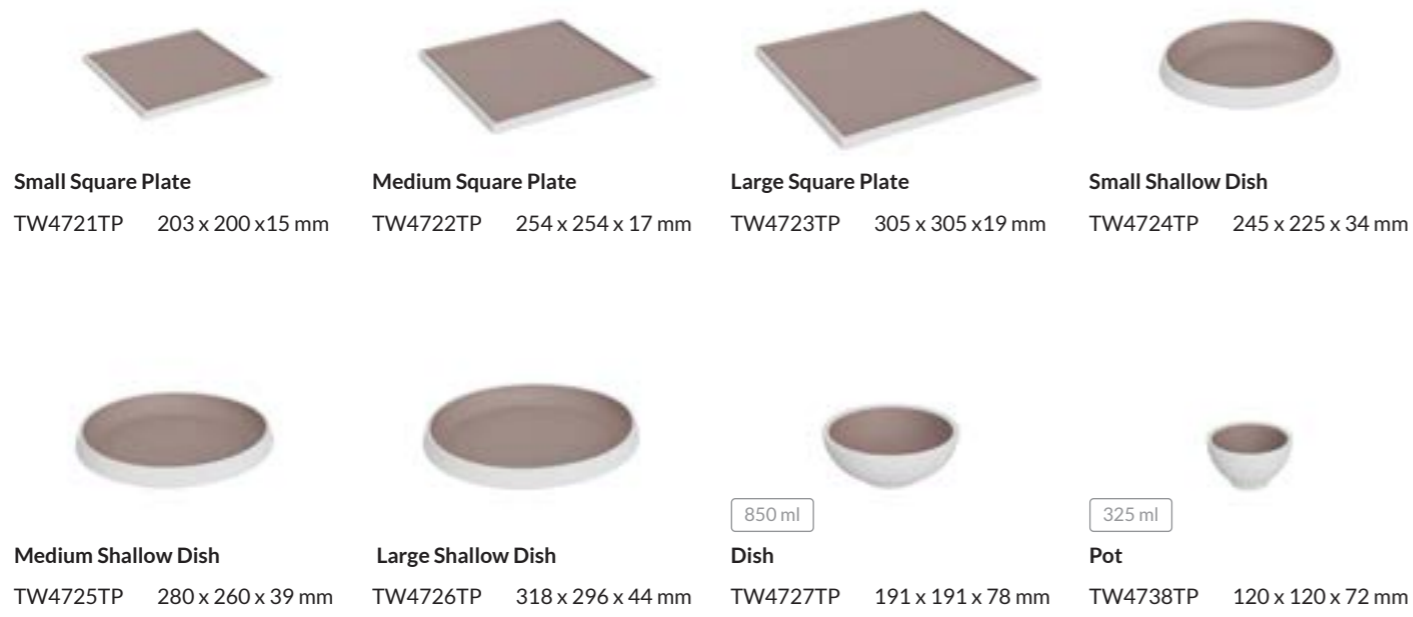

WHITE AND TAUPE