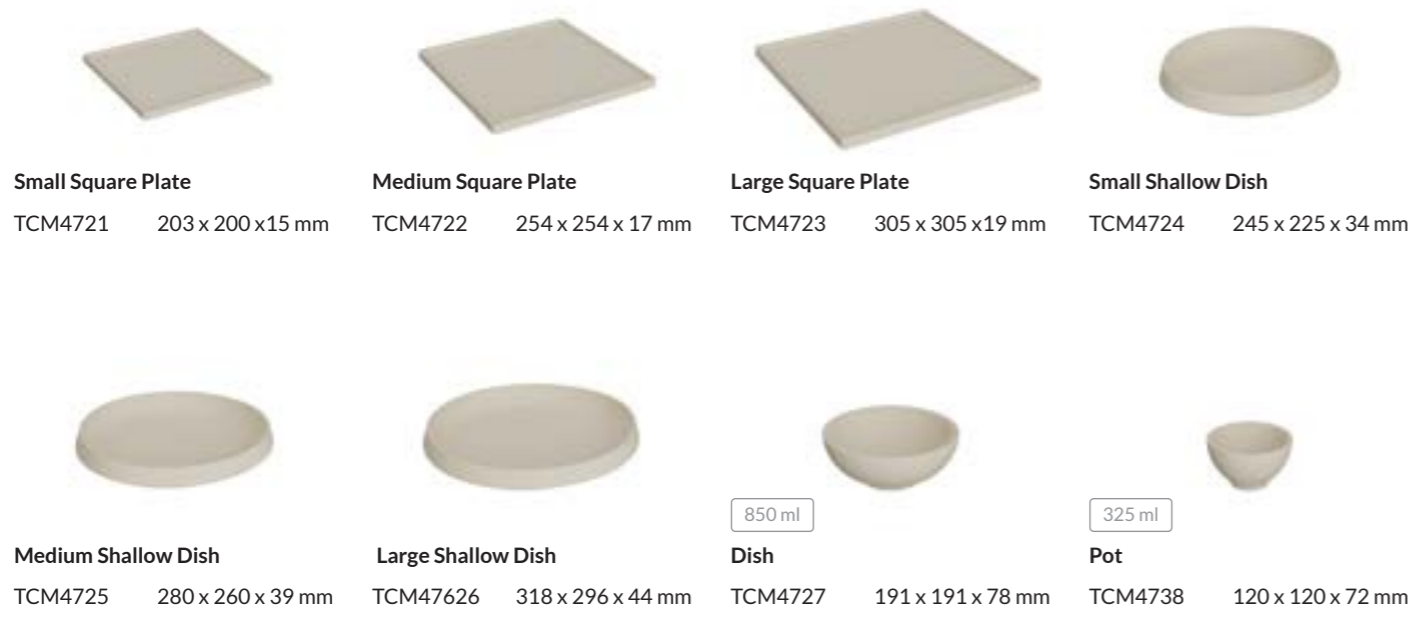

TRAFALGAR

PARCHMENT